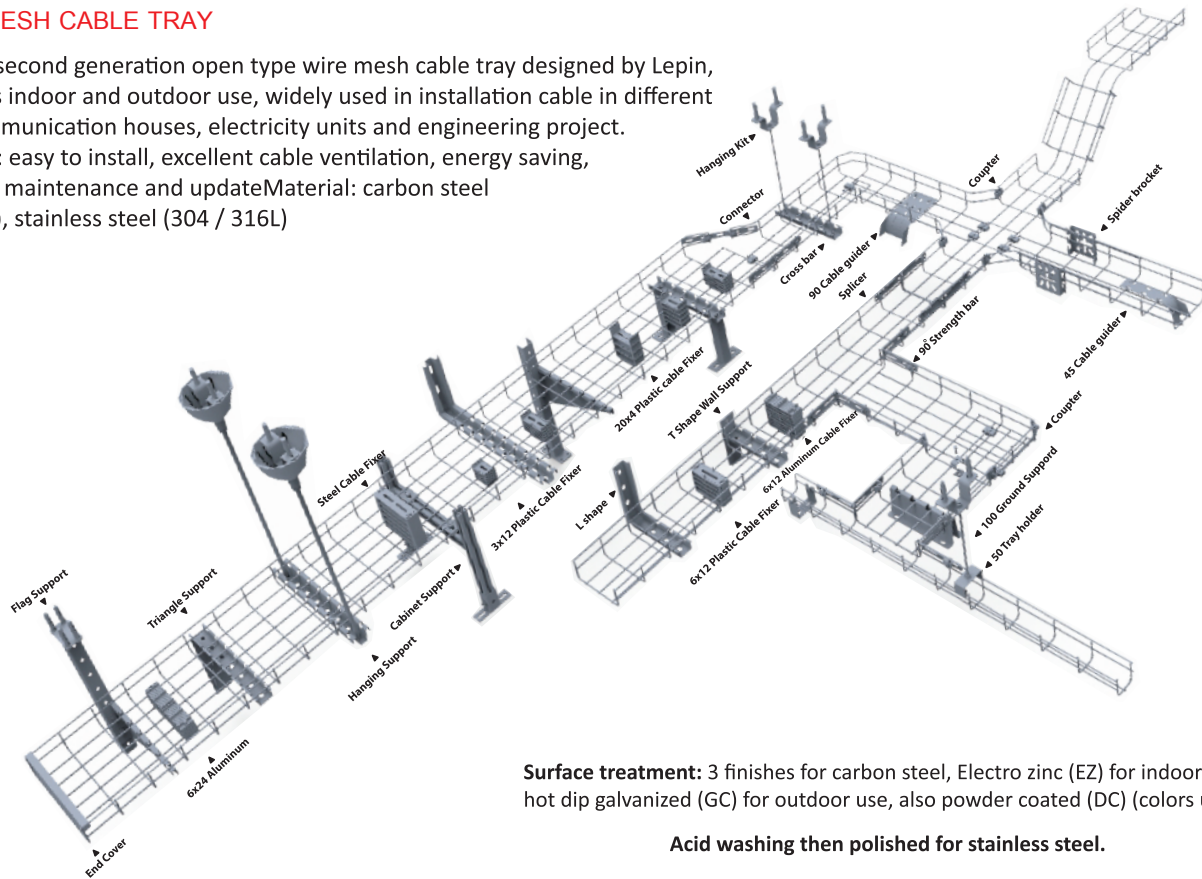

Wire Mesh/Fiber Tray

WIRE MESH CABLE TRAY

WIRE MESH CABLE TRAY

The second generation open type wire mesh cable tray designed by Lepin, includes indoor and outdoor use, widely used in installation cable in different telecommunication houses, electricity units and engineering project.

Feature: easy to install, excellent cable ventilation, energy saving, easy for maintenance and update

Material: carbon steel (Q235B), stainless steel (304 / 316L)

Surface treatment: 3 finishes for carbon steel, Electro zinc (EZ) for indoor use, hot dip galvanized (GC) for outdoor use, also powder coated (DC) (colors up to customer).