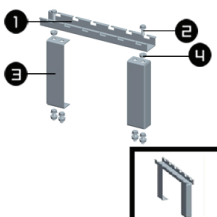

CORNER STRENGTH BAR

ΩBAR

CABINET TOP STAND

WALL BRACKET

CABLE GUIDER

ORDERING TABLE

PRODUCT	DESCRIPTION	PART NUMBER
WIRE MESH CABLE TRAY	Wire mesh cable tray : Height 50mm, Width 100mm, Length 3000mm, Diameter 3m/pc	CT-CM50-100-3000-5.0-EZ
	Wire mesh cable tray : Height 50mm, Width 200mm, Length 3000mm, Diameter 3m/pc	CT-CM50-200-3000-5.0-EZ
	Wire mesh cable tray : Height 50mm, Width 300mm, Length 3000mm, Diameter 3m/pc	CT-CM50-300-3000-5.0-EZ
	Wire mesh cable tray : Height 50mm, Width 400mm, Length 3000mm, Diameter 3m/pc	CT-CM50-400-3000-5.0-EZ
	Wire mesh cable tray : Height 50mm, Width 500mm, Length 3000mm, Diameter 3m/pc	CT-CM50-500-3000-5.0-EZ
	Wire mesh cable tray : Height 50mm, Width 100mm, Length 3000mm, Diameter 3m/pc	CT-CM50-100-3000-4.0-EZ
	Wire mesh cable tray : Height 50mm, Width 200mm, Length 3000mm, Diameter 3m/pc	CT-CM50-200-3000-4.0-EZ
	Wire mesh cable tray : Height 50mm, Width 300mm, Length 3000mm, Diameter 3m/pc	CT-CM50-300-3000-4.0-EZ
	Wire mesh cable tray : Height 50mm, Width 400mm, Length 3000mm, Diameter 3m/pc	CT-CM50-400-3000-4.0-EZ
	Wire mesh cable tray : Height 50mm, Width 500mm, Length 3000mm, Diameter 3m/pc	CT-CM50-500-3000-4.0-EZ
	Coupler	CT-PJ-KK34-EZ-SET
	Strength Bar	CT-PJ-SBR-EZ-SET
	Corner Strength Bar	CT-PJ-CSB-EZ-SET
	Ω BAR : 100mm, hang trays under ceiling ,Distance 1.5m	CT-PJ-ΩBR100-EZ
	Ω BAR : 200mm, hang trays under ceiling ,Distance 1.5m	CT-PJ-ΩBR200-EZ
	Ω BAR : 300mm, hang trays under ceiling ,Distance 1.5m	CT-PJ-ΩBR300-EZ
	Ω BAR : 400mm, hang trays under ceiling ,Distance 1.5m	CT-PJ-ΩBR400-EZ
	Ω BAR : 500mm, hang trays under ceiling ,Distance 1.5m	CT-PJ-ΩBR500-EZ
	Cabinet Top Stand : 100mm	CT-PJ-EFS100-EZ-SET
	Cabinet Top Stand : 200mm	CT-PJ-EFS200-EZ-SET
	Cabinet Top Stand : 300mm	CT-PJ-EFS300-EZ-SET
	Cabinet Top Stand : 400mm	CT-PJ-EFS400-EZ-SET
	Cabinet Top Stand : 500mm	CT-PJ-EFS500-EZ-SET
	Wall Bracket : 100mm, Wall mount of wire mesh cable tray.Distance 1.5m	CT-PJ-WBK100-EZ
	Wall Bracket : 200mm, Wall mount of wire mesh cable tray.Distance 1.5m	CT-PJ-WBK200-EZ
	Wall Bracket : 300mm, Wall mount of wire mesh cable tray.Distance 1.5m	CT-PJ-WBK300-EZ
	Wall Bracket : 400mm, Wall mount of wire mesh cable tray.Distance 1.5m	CT-PJ-WBK400-EZ
	Wall Bracket : 500mm, Wall mount of wire mesh cable tray.Distance 1.5m	CT-PJ-WBK500-EZ
	Cable Guider	CT-PJ-CGD-EZ